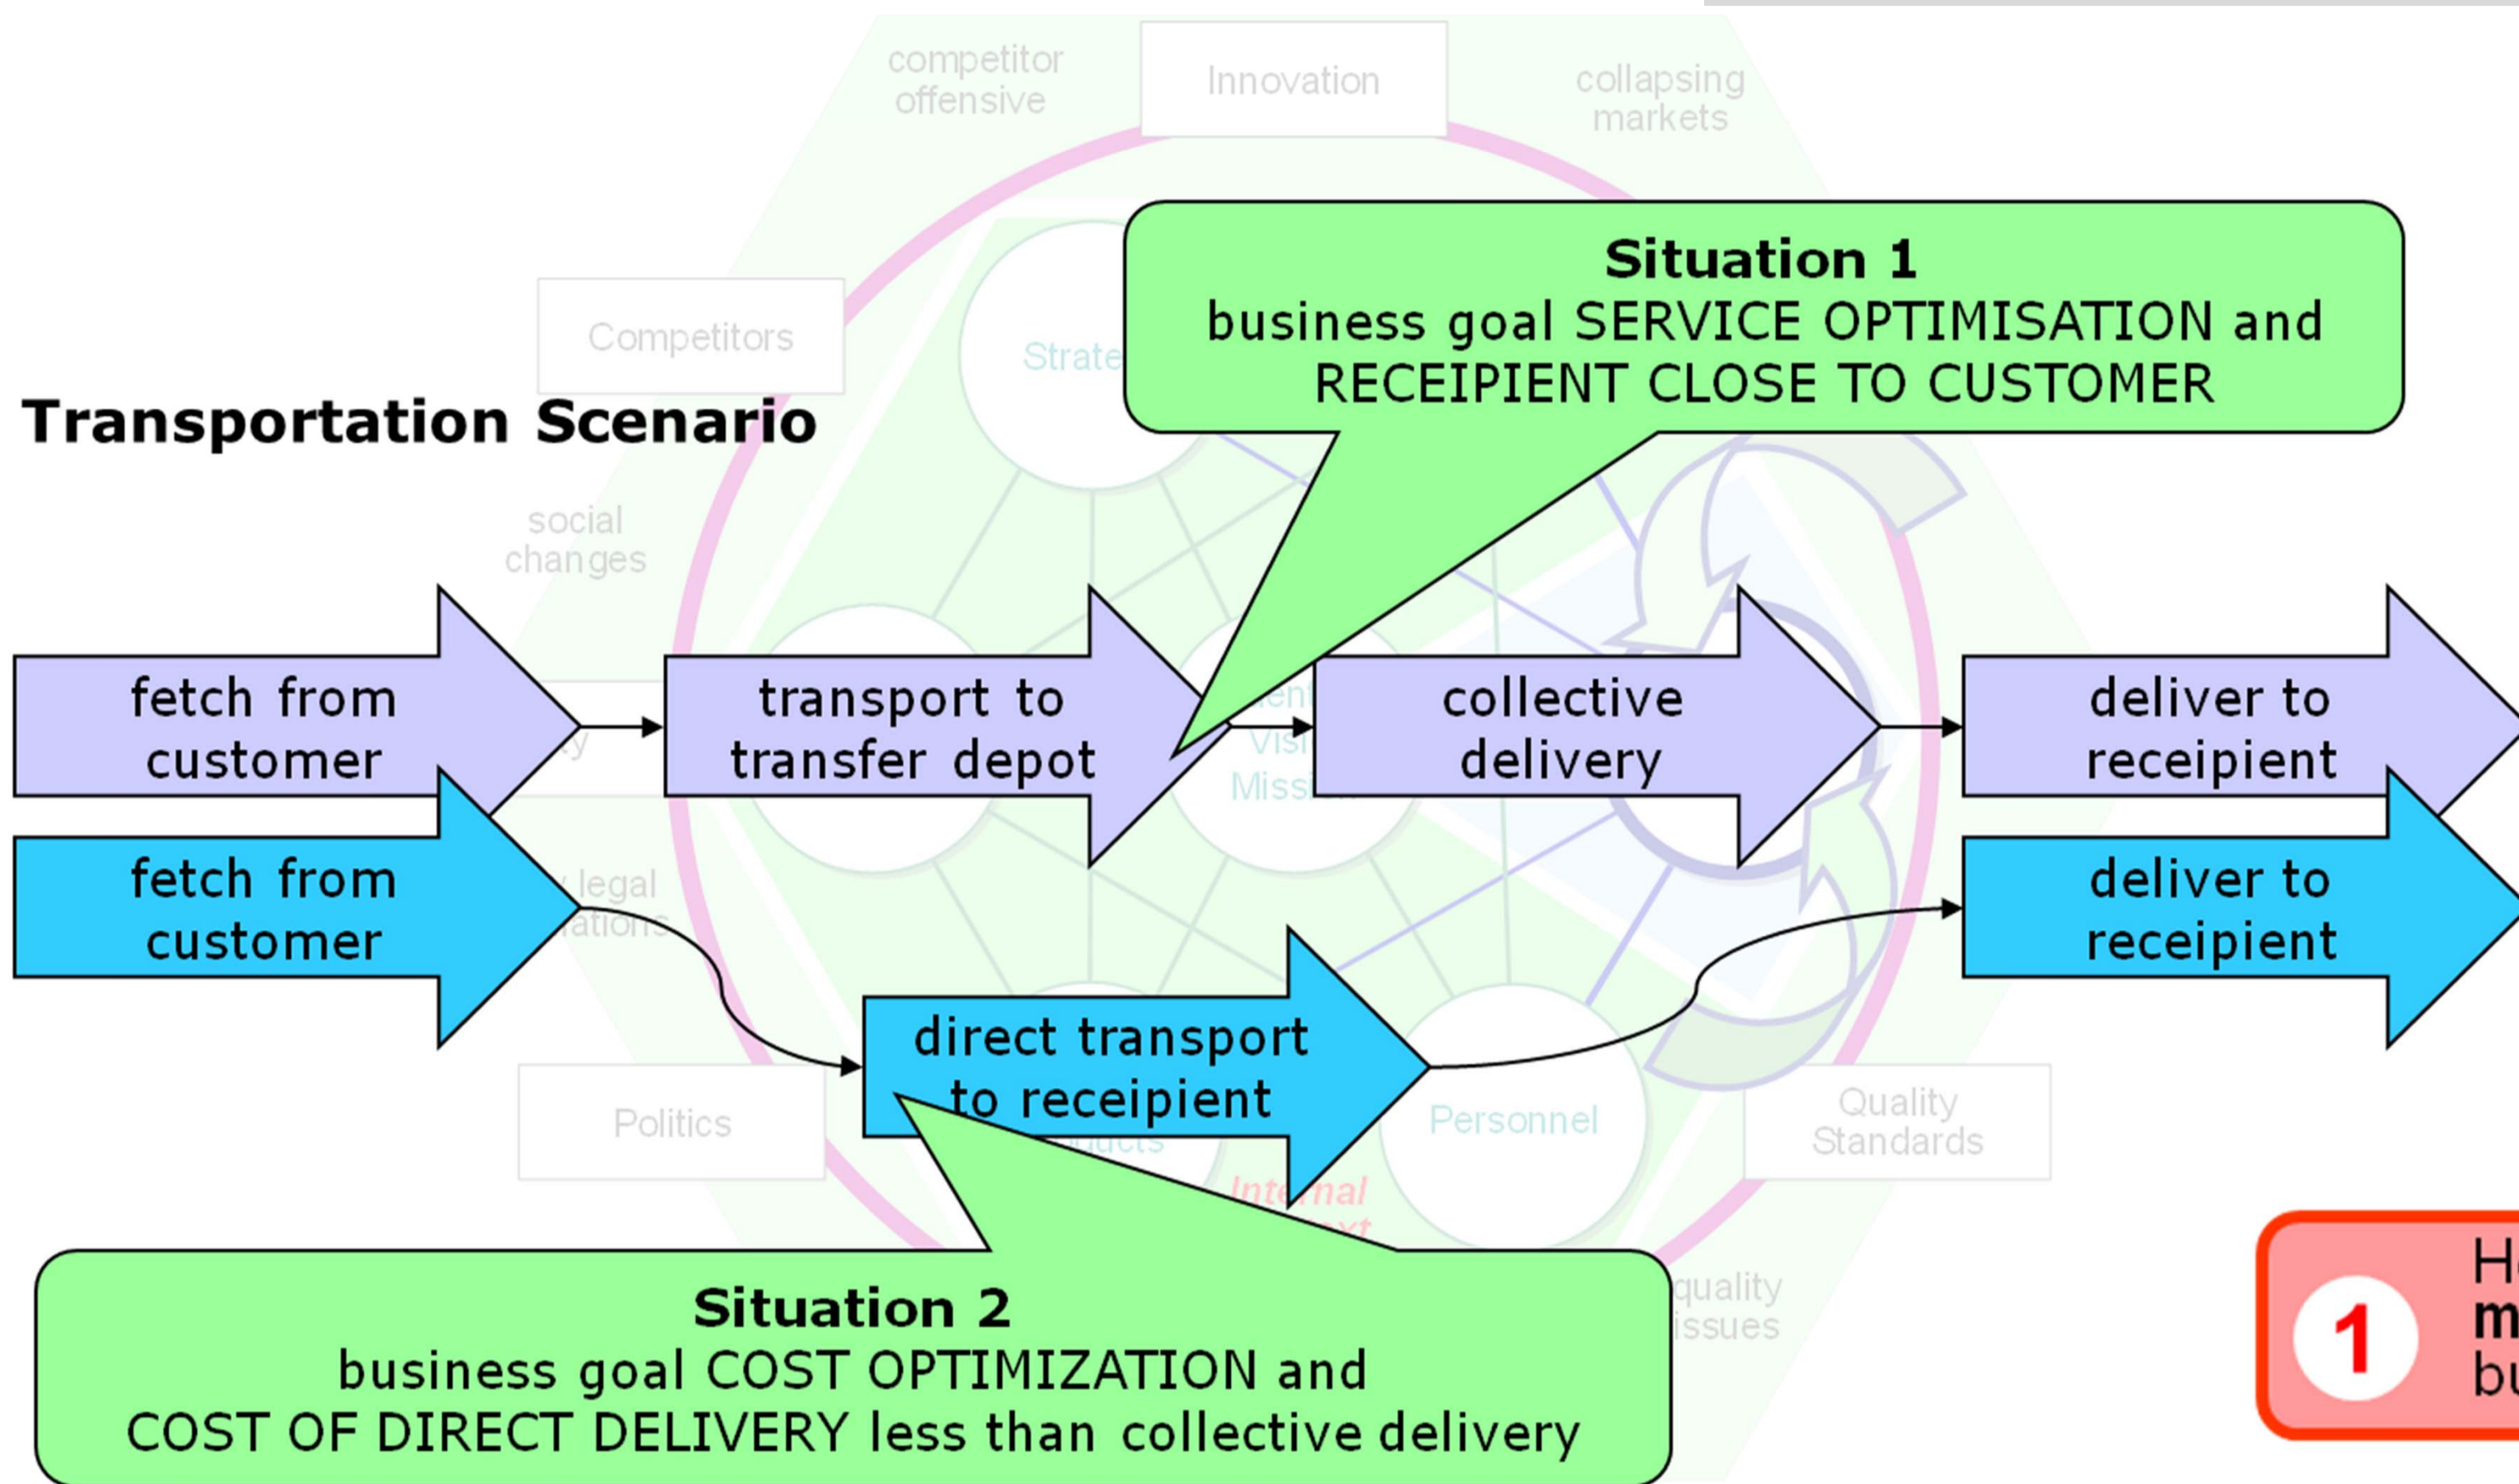

Situation Aware Process Management

Funding: **BMVIT FIT-IT Basisprogramm [830505]**
 Duration: **2011/JAN - 2011/DEC**
 Partners: **Prologics, team, Österreichische Kontrollbank, RailCargo**