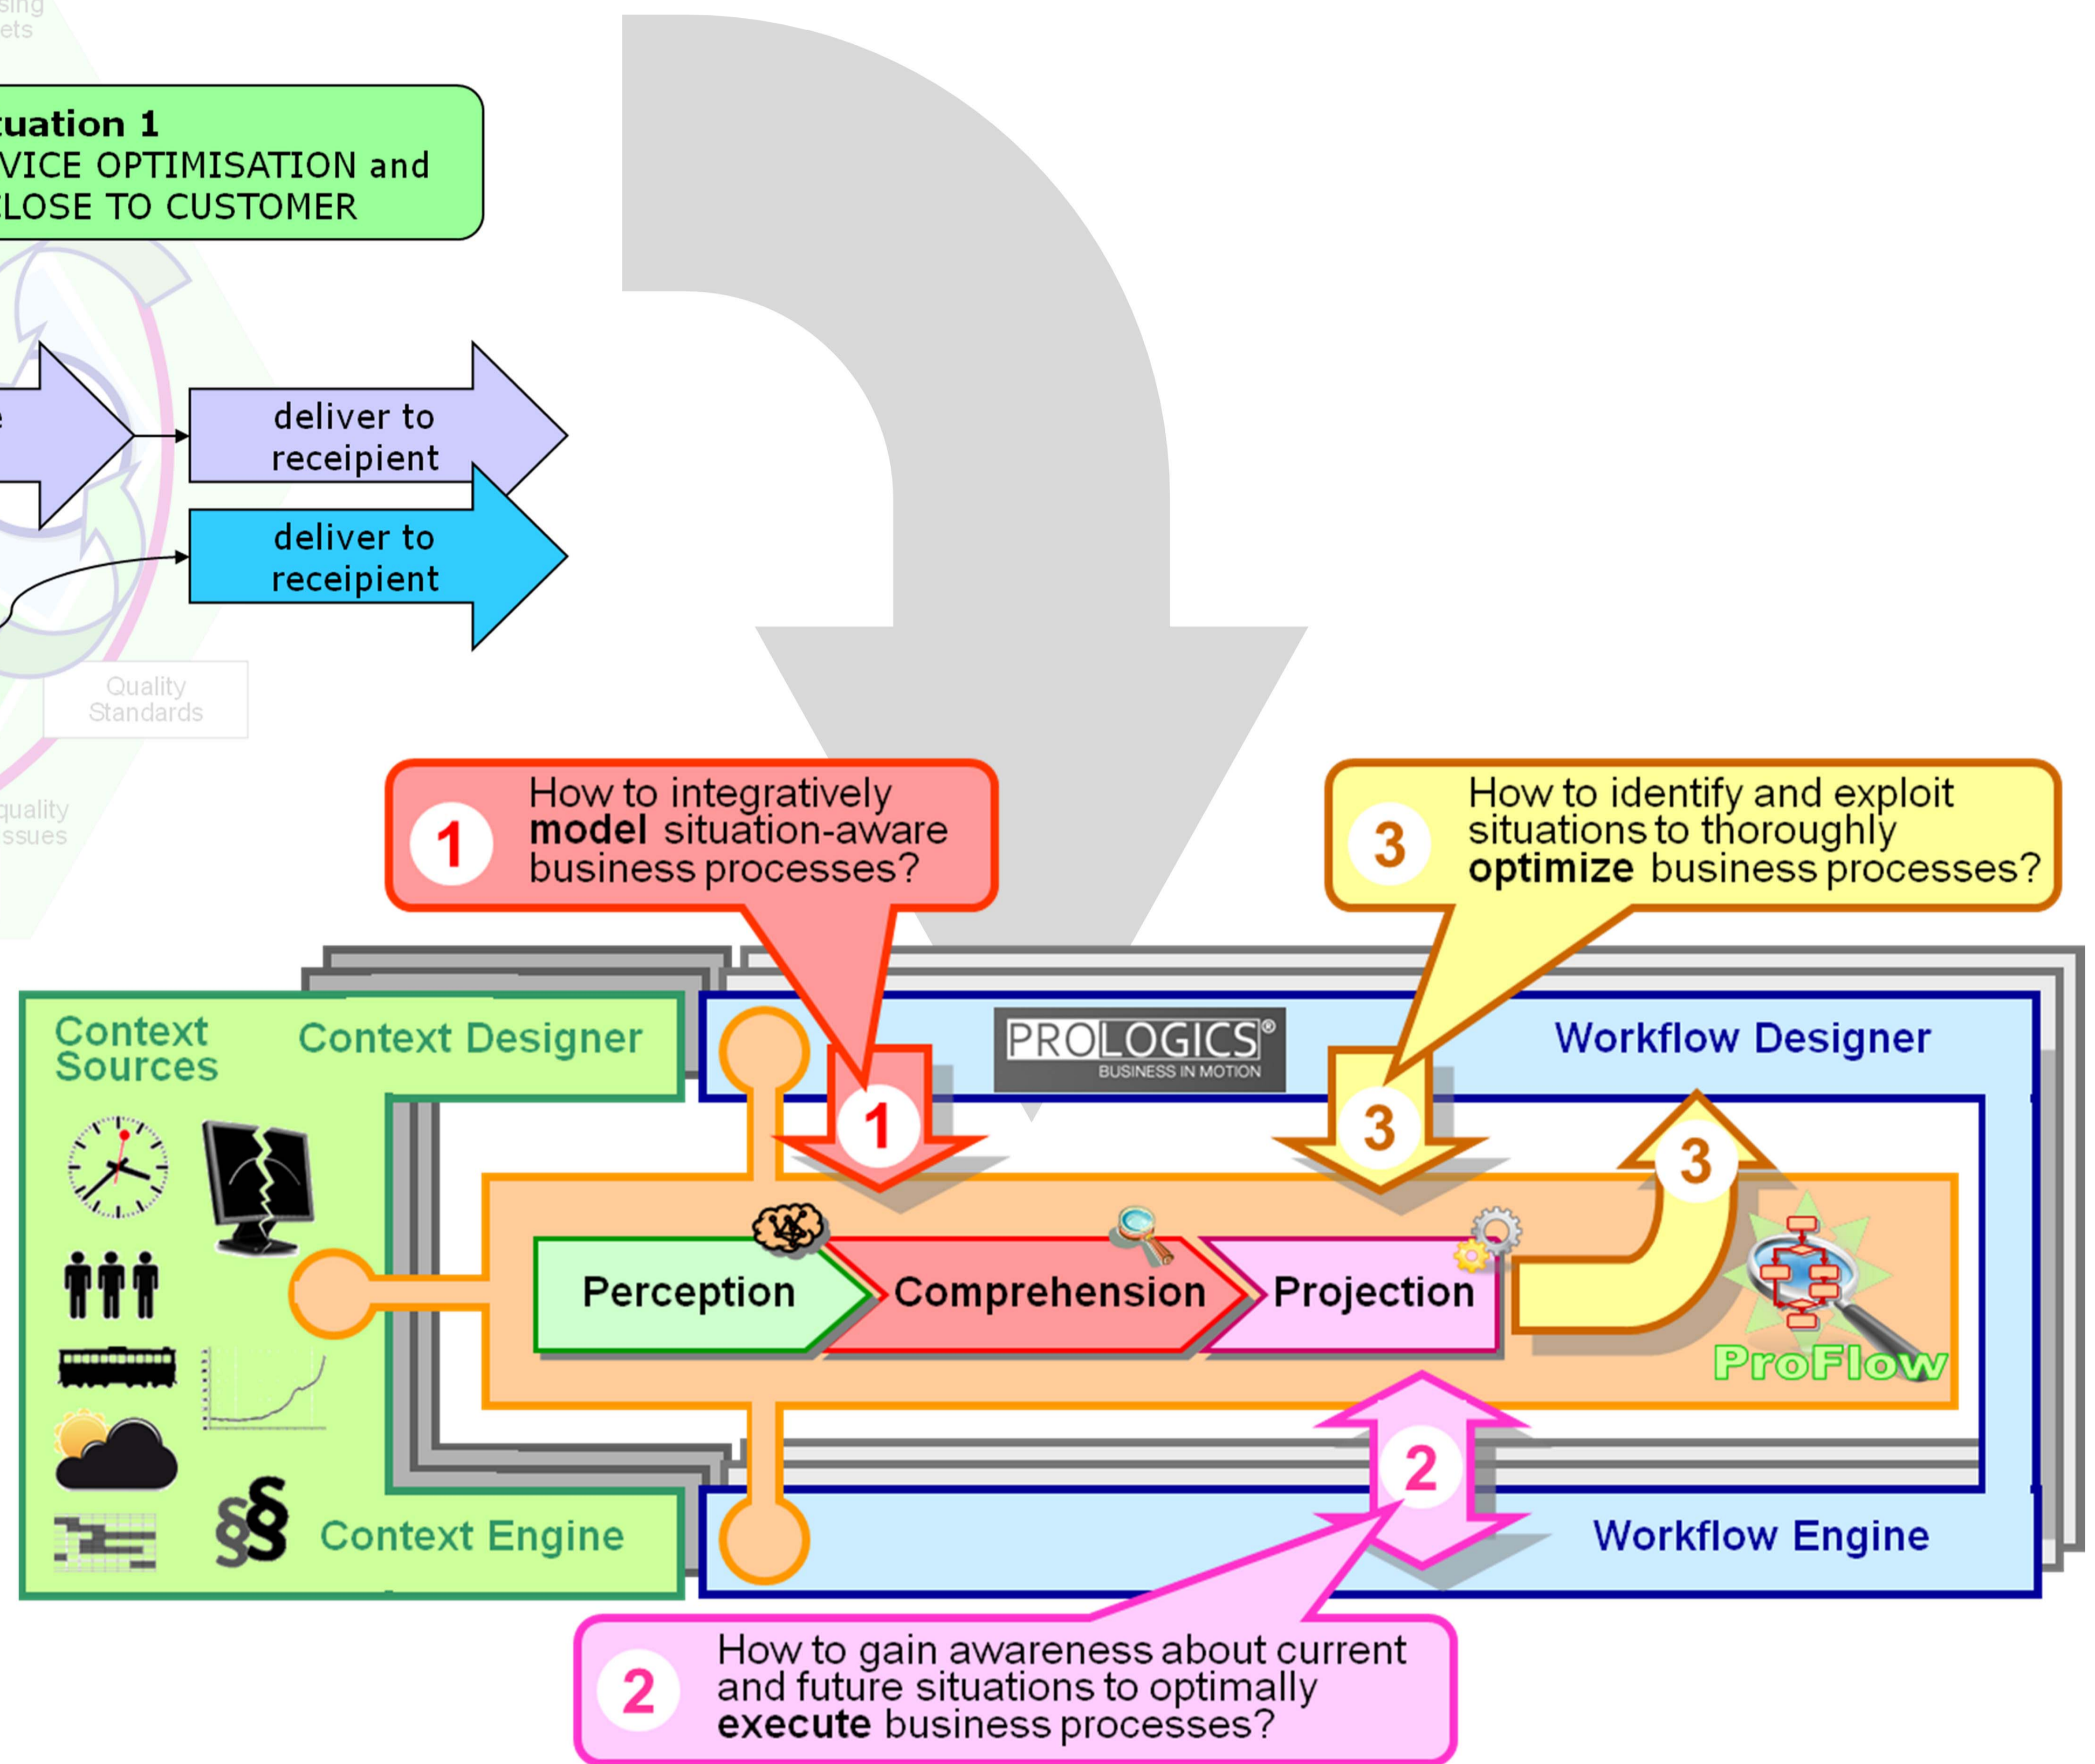

Situation Aware Process Management

Funding: **BMVIT FIT-IT Basisprogramm [830505]**
 Duration: **2011/JAN - 2011/DEC**
 Partners: **Prologics, team, Österreichische Kontrollbank, RailCargo**