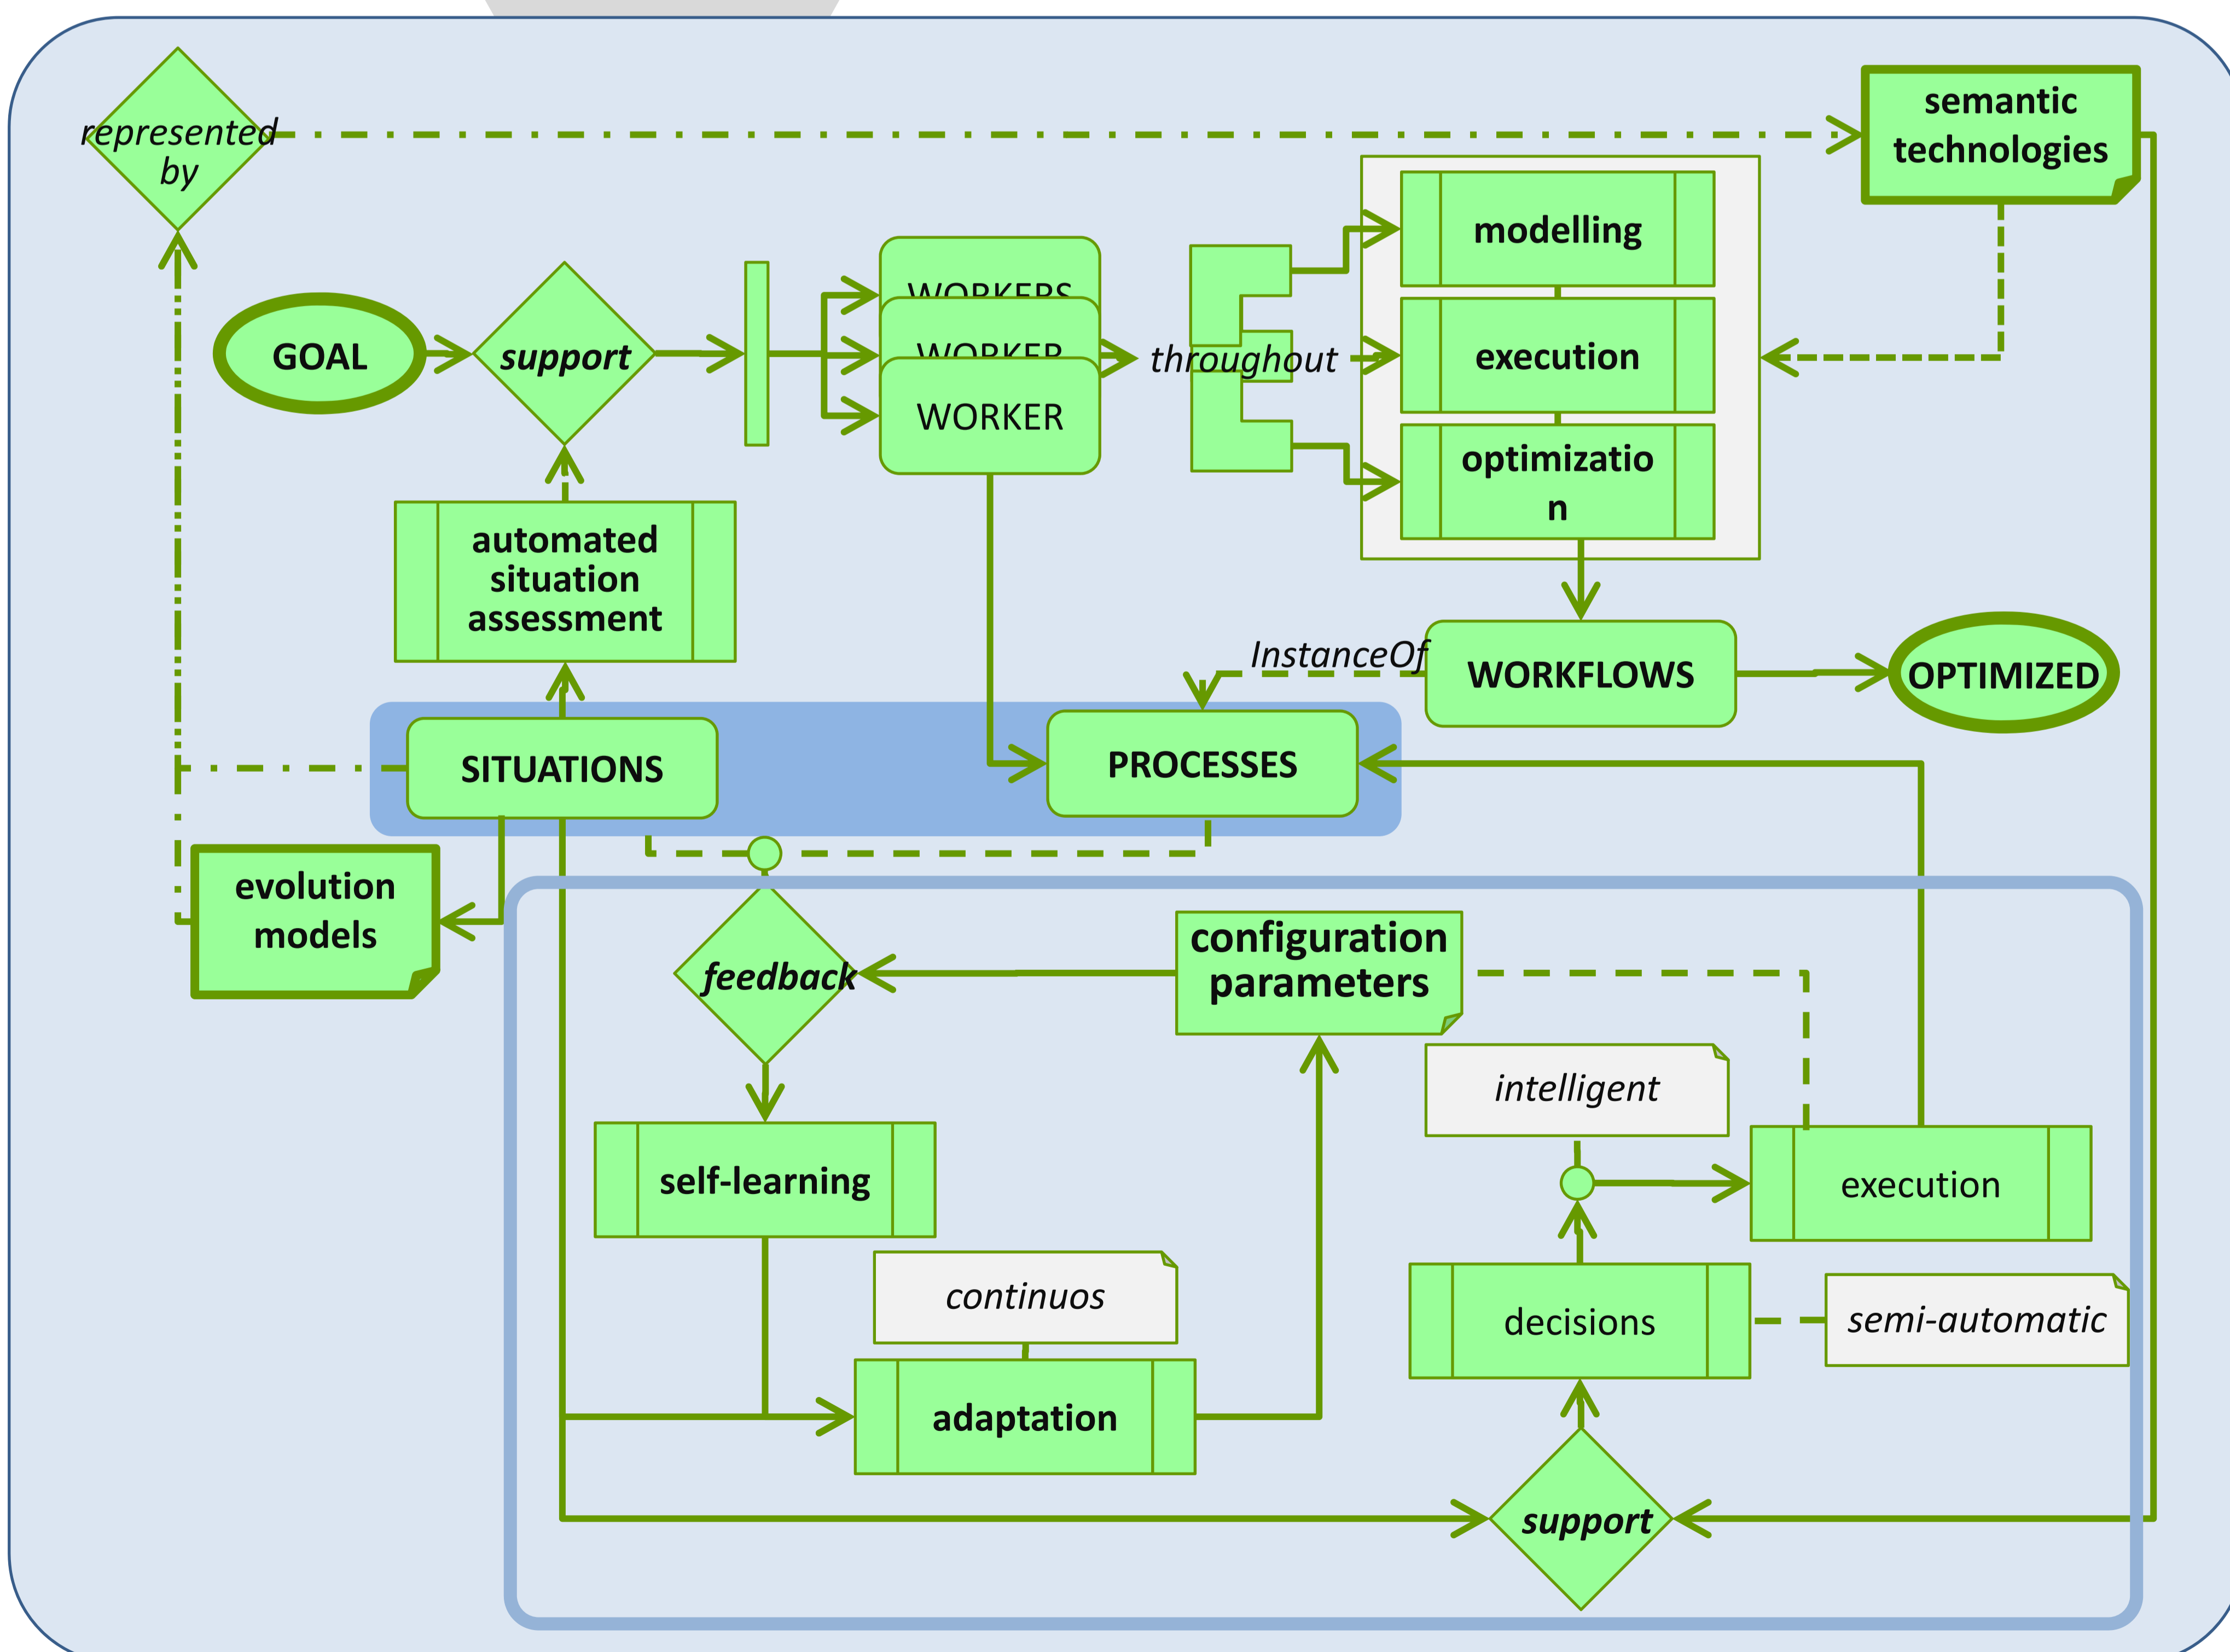

Situation Aware Process Management

Funding: **BMVIT FIT-IT Basisprogramm [830505]**
 Duration: **2011/JAN - 2011/DEC**
 Partners: **Prologics, team, Österreichische Kontrollbank, RailCargo**